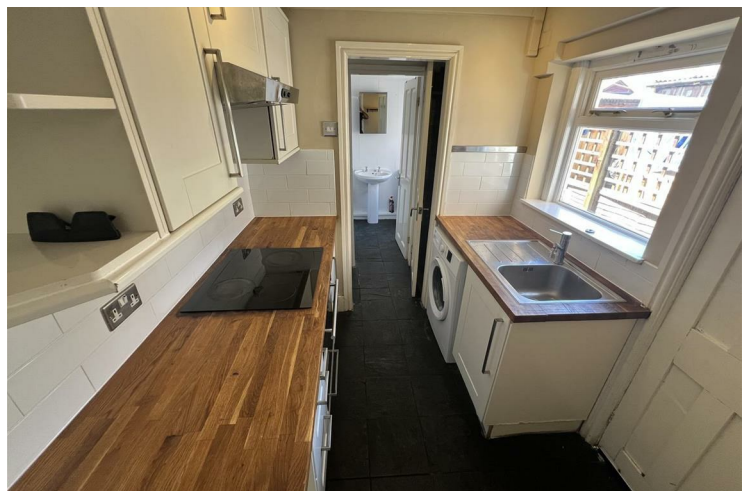

HERITAGE

ESTATE AGENCY & PROPERTY MANAGEMENT

**15 Queens Avenue Heathfield Road, Kings Heath, Birmingham,
B14 7BU**

www.heritage-estates.co.uk

Tel: 0121 443 5900

HERITAGE

ESTATE AGENCY & PROPERTY MANAGEMENT