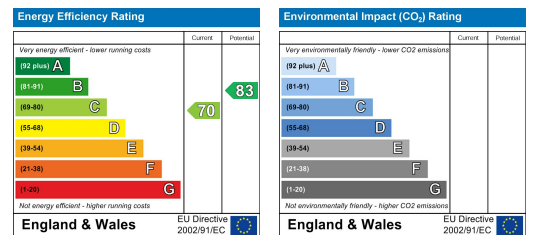

HERITAGE

ESTATE AGENCY & PROPERTY MANAGEMENT

VIEWING By appointment through 'Heritage'

Tel: (0121) 443 5900

Fax: (0121) 443 5901

E-mail:- info@heritage-estates.co.uk

Website:- www.heritage-estates.co.uk

Our opening times are:-

Monday - Friday 9.00am - 5.30pm

Saturdays - 9.30am - 4.00pm

Appointments outside these hours can be arranged and you should not hesitate to contact us should this be required.

LETTINGS AND PROPERTY MANAGEMENT If you would like to rent your property out or are looking for a property to rent, please request further information from our Lettings Department.

www.heritage-estates.co.uk